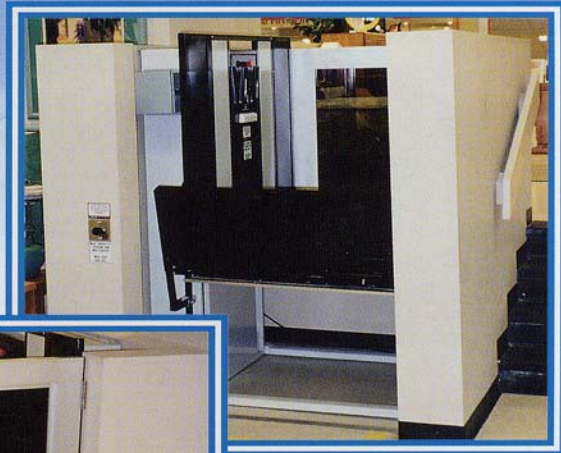

Active Lifestyle

LIFT™

Commercial

Trus<T>Lift's smooth and quiet performance makes this light weight, dependable and versatile unit perfect for any residential or commercial application.

Trus<T>Lift can be fully customized to suit any application

(See distributors for details).

Independence
Engineered for your Independence

Powerful