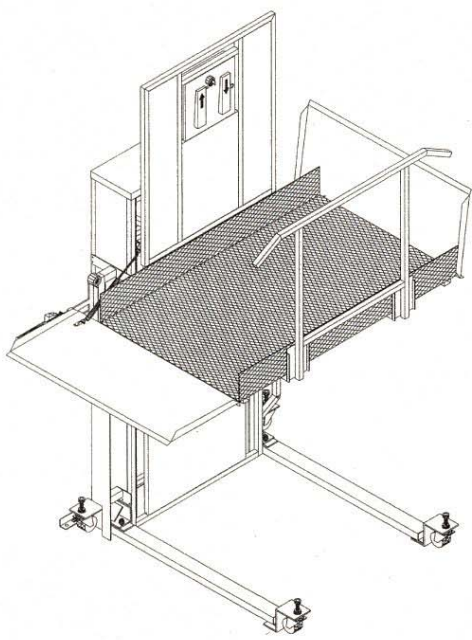

PORTABLE • RENTABLE