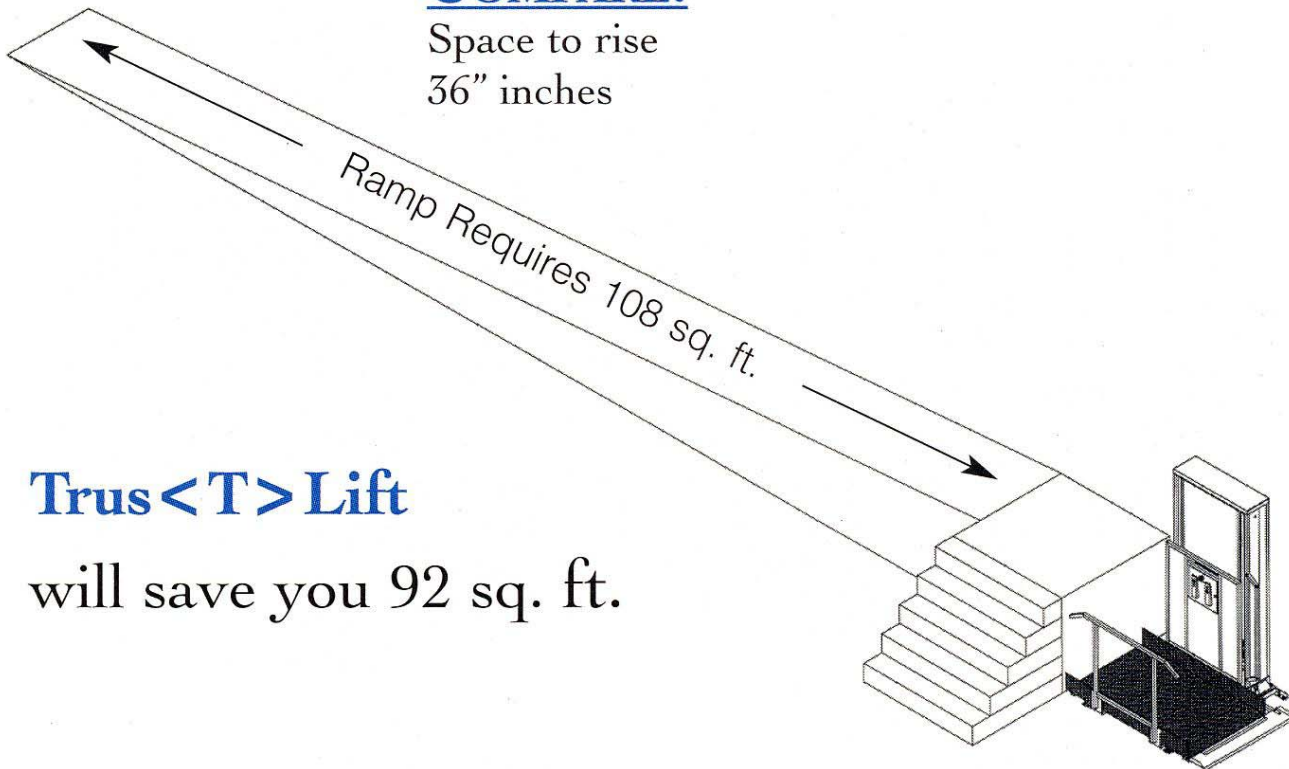

COMPARE:

Space to rise
36" inches

Trus<T> Lift

will save you 92 sq. ft.

Trus<T> Lift

requires 16 sq. ft.