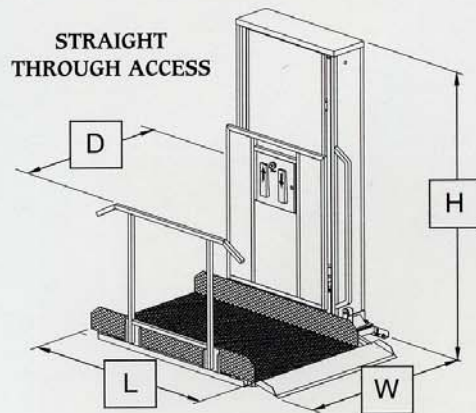

## Dimension Table

	L Deck Length	D Deck Width	W Total Width	H Tower Height
Straight Through Access	54"	34"	48"	—
Adjacent Access	54"	40"	54"	—
52" (1321 mm) Lift Height	—	—	—	72"
72" (1829 mm) Lift Height	—	—	—	92"