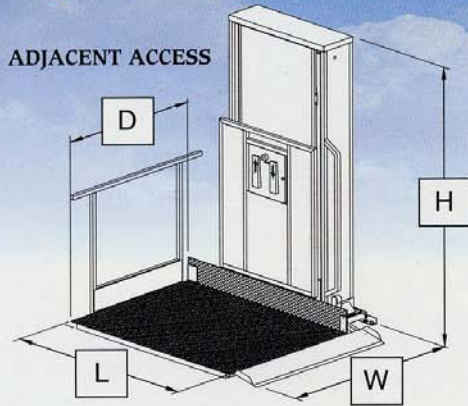

## Dimension Table

	L Deck Length	D Deck Width	W Total Width	H Tower Height
Straight Through Access	54"	34"	48"	—
Adjacent Access	54"	40"	54"	—
52" (1321 mm) Lift Height	—	—	—	72"
72" (1829 mm) Lift Height	—	—	—	92"